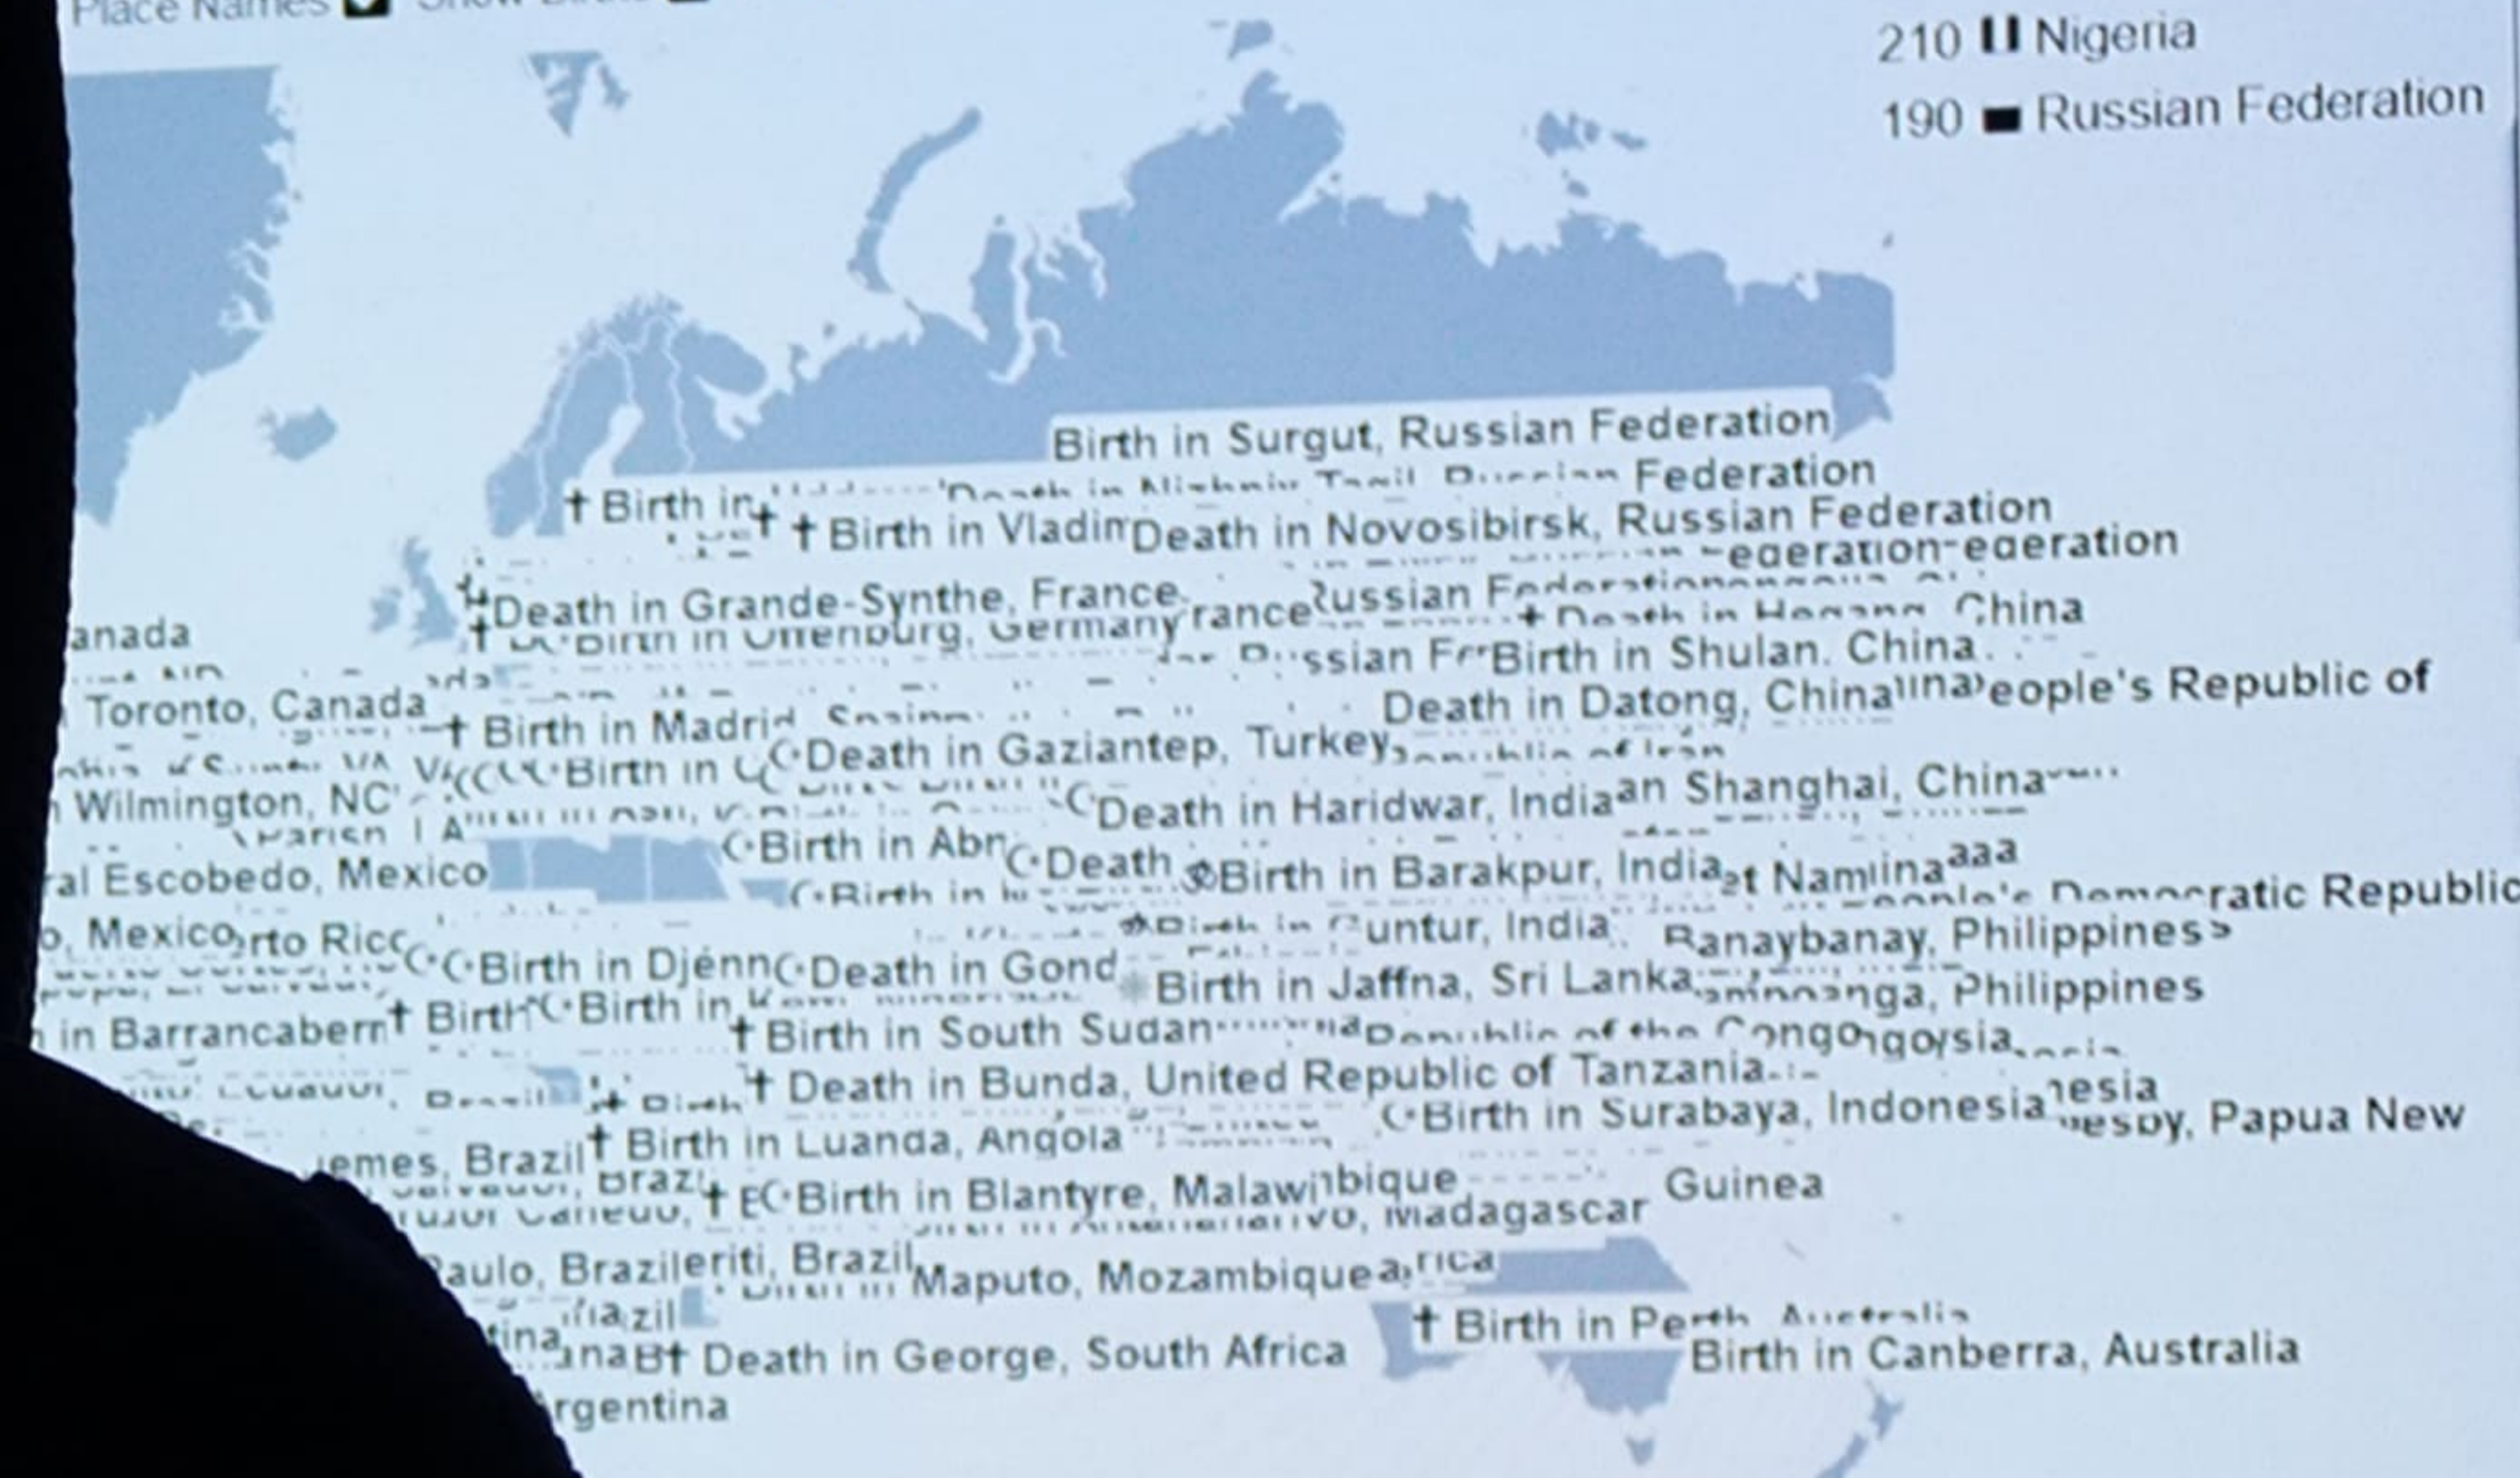

North America

South America

EU
Show

Stop Simulation

Show Births Show Deaths

† Death in Poznan, Poland
† Death in Zamosc, Poland
† Death in Türkistan
† Death in Tongliao, China
† Death in Mingdao, Pakistan
† Death in Sahaswan, India
† Death in Agaro, Ethiopia
† Death in Manado, Indonesia
† Birth in Kinshasa, The Democratic Republic of the Congo
† Birth in Cuamba, Mozambique

• Birth in Öskemen, Kazakhstan
• Birth in Dingzhou, China
• Birth in Nanjing, China
• Birth in Yang, China
• Birth in Unaka, Bangladesh
• Birth in Bani, Philippines
• Birth in Bandung, Indonesia

Births and Deaths, Simulated in Real-Time (Beta)

World Population: 7,093,361,718 (estimated)
(Simulation Based on World Birth/Death Rates)

About
1:03:17 AM Aug 16/2021
Flags from www.icondrawer.com

SINCE 12:14:59 AM AUG 18
Births 12,724
4.3/sec

Start Simulation Stop Simulation

Place Names Show Births Show Deaths

- Most Deaths**
- 966 🇨🇳 China
 - 791 🇮🇳 India
 - 241 🇺🇸 United States
 - 210 🇳🇮 Nigeria
 - 190 🇷🇺 Russian Federation

SINCE 12:14:59

Deaths 1

Africa

Oceania

Table

World Births and Deaths, Simulated in Real-Time (Beta)